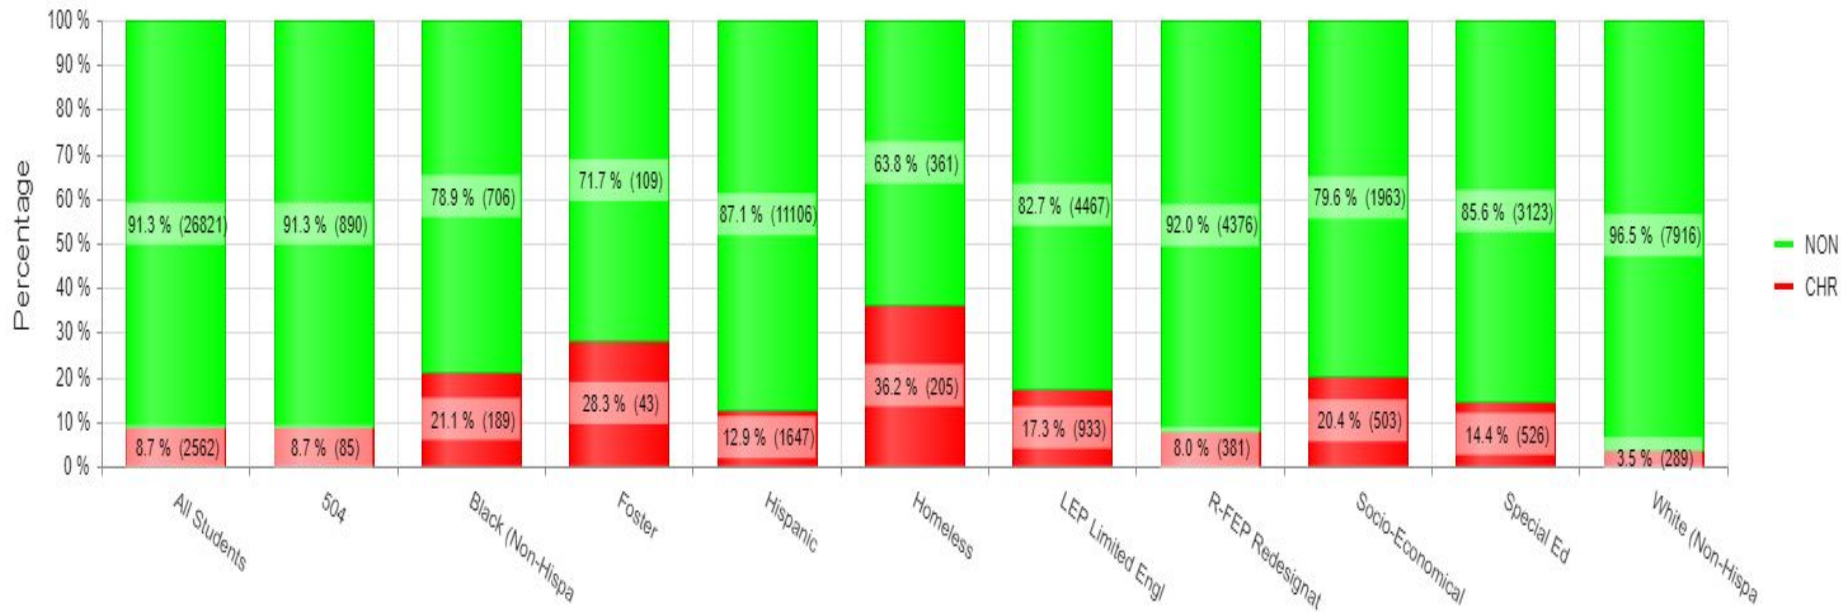

# Learning Loss Data

October 2020

2020-2021

Attendance % (Chronic (>=10%) vs Non Chronic)

Schools: Ayers Elem, Bancroft Elem, Bel Air Elem, Cambridge Elem, El Monte Elem, Fair Oaks Elem, Gregory Gardens Elem, Hidden Valley Elem, Highlands Elem, Holbrook Language Academy, Meadow Homes Elem, Monte Gardens Elem, Mt Diablo Elem, Mountain View Elem, Pleasant Hill Elem, Rio Vista Elem, Delta View Elem, Sequoia Elem, Shore Acres Elem, Silverwood Elem, Strandwood Elem, Sun Terrace Elem, Valhalla Elem, Valle Verde Elem, Walnut Acres Elem, Westwood Elem, Woodside Elem, Wren Avenue Elem, Ygnacio Valley Elem, Diablo View MS, El Dorado MS, Foothill MS, Oak Grove MS, Pine Hollow MS, Pleasant Hill MS, Riverview MS, Sequoia MS, Valley View MS, College Park HS, Concord HS, Mt Diablo HS, Northgate HS, Ygnacio Valley HS, Diablo Community Day Schl, Prospect HS, Summit HS, Crossroads HS, Olympic HS, Horizons Schl: Independent Study, Robert R. Shearer Pre-Schl, Sunrise Schl, Shadelands Preschool