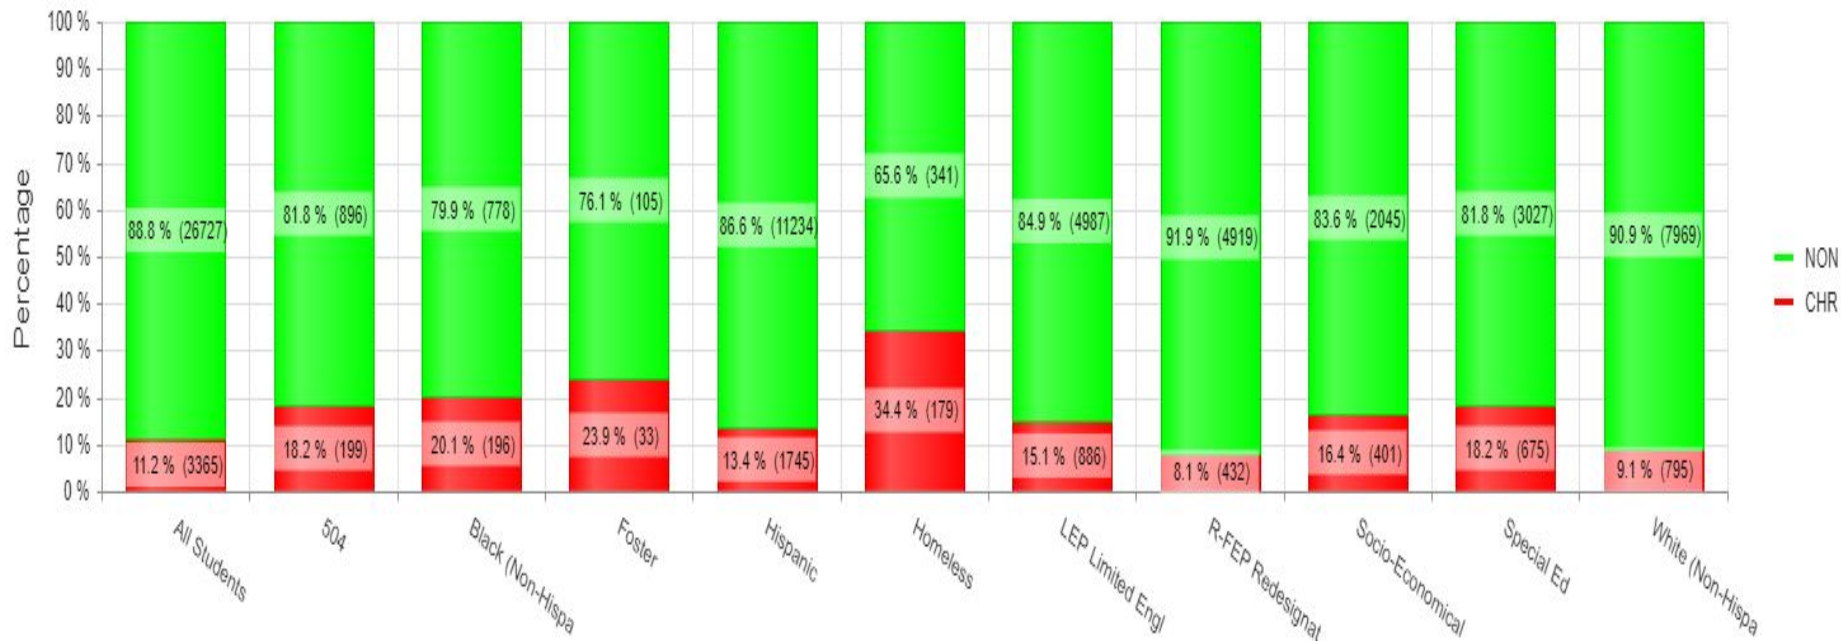

2019-2020

Attendance % (Chronic (>=10%) vs Non Chronic)

Schools: Ayers Elem, Bancroft Elem, Bel Air Elem, Cambridge Elem, El Monte Elem, Fair Oaks Elem, Gregory Gardens Elem, Hidden Valley Elem, Highlands Elem, Holbrook Language Academy, Meadow Homes Elem, Monte Gardens Elem, Mt Diablo Elem, Mountain View Elem, Pleasant Hill Elem, Rio Vista Elem, Delta View Elem, Sequoia Elem, Shore Acres Elem, Silverwood Elem, Strandwood Elem, Sun Terrace Elem, Valhalla Elem, Valle Verde Elem, Walnut Acres Elem, Westwood Elem, Woodside Elem, Wren Avenue Elem, Ygnacio Valley Elem, Diablo View MS, El Dorado MS, Foothill MS, Oak Grove MS, Pine Hollow MS, Pleasant Hill MS, Riverview MS, Sequoia MS, Valley View MS, College Park HS, Concord HS, Mt Diablo HS, Northgate HS, Ygnacio Valley HS, Diablo Community Day Schl, Prospect HS, Summit HS, Crossroads HS, Olympic HS, Horizons Schl: Independent Study, Robert R. Shearer Pre-Schl, Sunrise Schl, Shadelands Preschool

Grades: TD, PK, TK, K, 1, 2, 3, 4, 5, 6, 7, 8, 9, 10, 11, 12, 13, 14