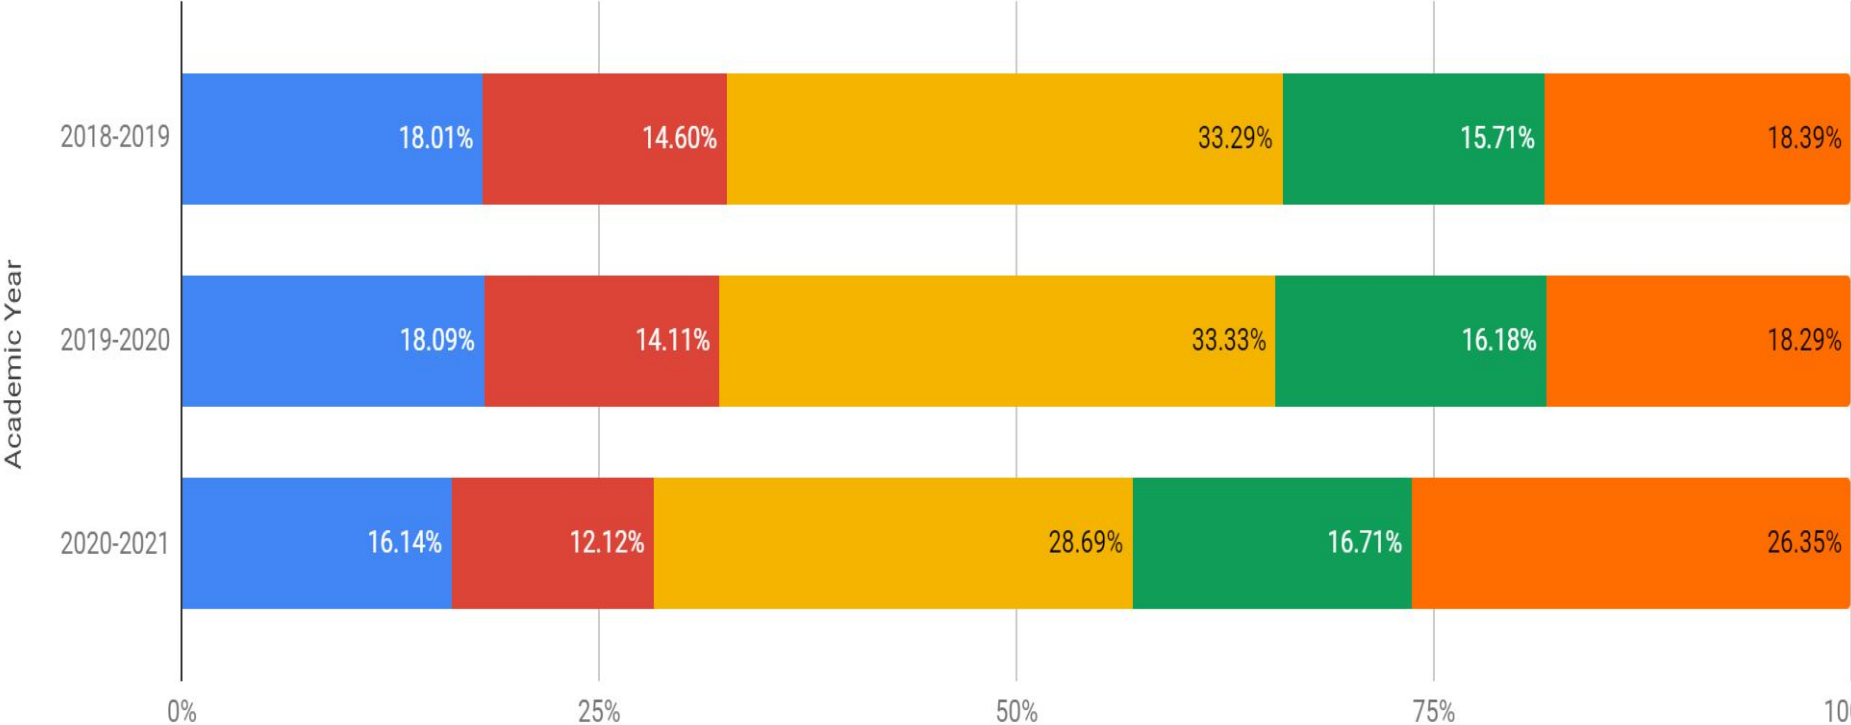

iReady ELA Diagnostic 1

3 or More Grade Levels Below   2 Grade Levels Below   1 Grade Level Below   Early On Grade Level   Mid or Above Grade Level