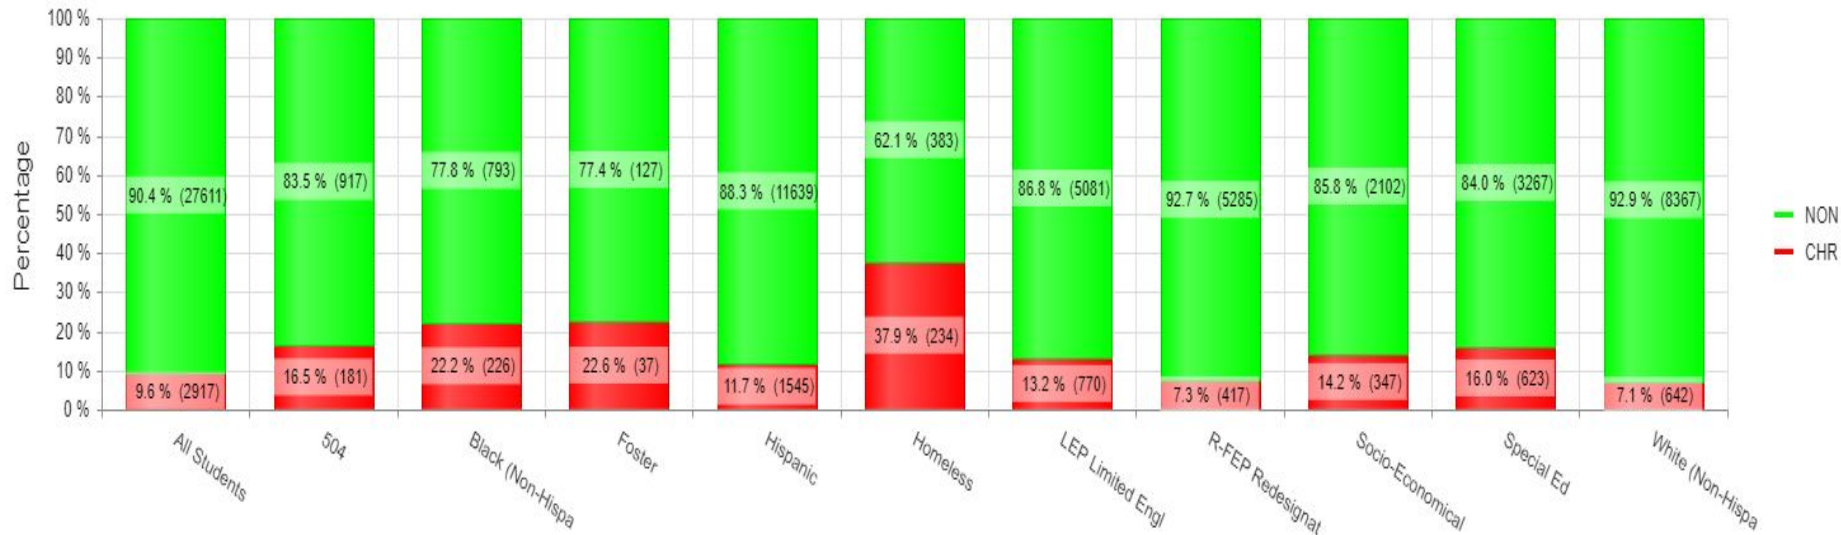

2018-2019

Attendance % (Chronic (>10%) vs Non Chronic)

Schools: Ayers Elem, Bancroft Elem, Bel Air Elem, Cambridge Elem, El Monte Elem, Fair Oaks Elem, Gregory Gardens Elem, Hidden Valley Elem, Highlands Elem, Holbrook Language Academy, Meadow Homes Elem, Monte Gardens Elem, Mt Diablo Elem, Mountain View Elem, Pleasant Hill Elem, Rio Vista Elem, Delta View Elem, Sequoia Elem, Shore Acres Elem, Silverwood Elem, Strandwood Elem, Sun Terrace Elem, Valhalla Elem, Valle Verde Elem, Walnut Acres Elem, Westwood Elem, Woodside Elem, Wren Avenue Elem, Ygnacio Valley Elem, Diablo View MS, El Dorado MS, Foothill MS, Oak Grove MS, Pine Hollow MS, Pleasant Hill MS, Riverview MS, Sequoia MS, Valley View MS, College Park HS, Concord HS, Mt Diablo HS, Northgate HS, Ygnacio Valley HS, Diablo Community Day Schl, Prospect HS, Summit HS, Crossroads HS, Olympic HS, Horizons Schl: Independent Study, Robert R. Shearer Pre-Schl, Sunrise Schl, Shadelands Preschool

Grades: IN, PK, TK, K, 1, 2, 3, 4, 5, 6, 7, 8, 9, 10, 11, 12, 13, 14